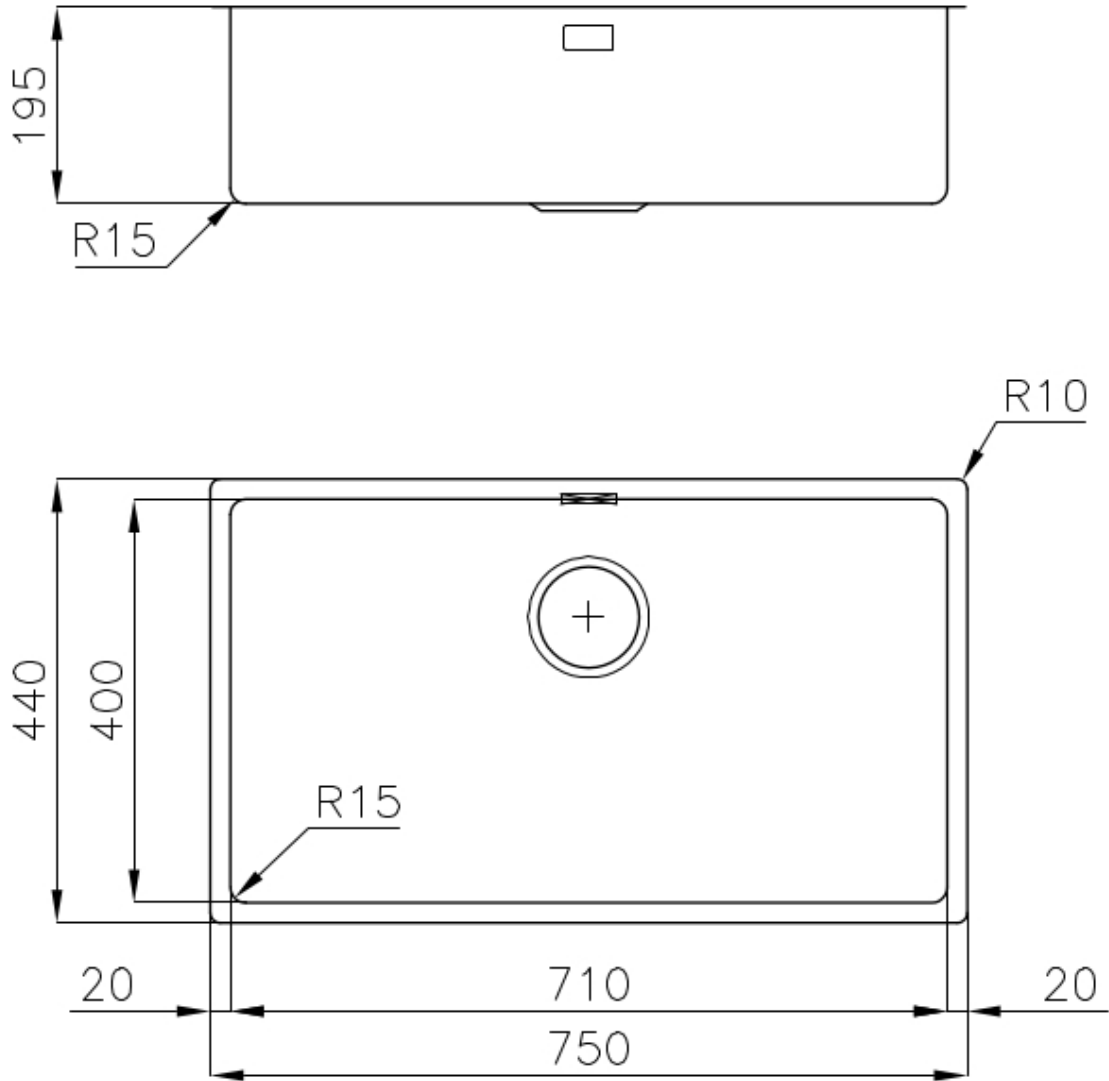

---

Texture Foster brushed

---

Base 80 cm

---

Dimensions 750 x 440 mm

---

Standard fittings Fixing hooks, gasket, drain, overflow and siphon, boxed packing

---

Mixer holes No standard holes

---

Built-in hole [View technical data sheet](#)

---

Drainer No

---

Width 75 cm

---

Bowl dimension 710 x 400 mm

---

Number of bowls 1 bowl

---

Waste fitting 3,5" drain

---

## TECHNICAL DATA

Cut out size  
Dimensioni per foratura top