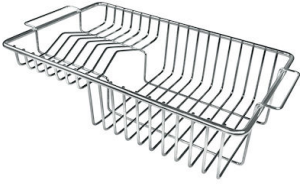

### PLANCHE DE DECOUPE HDPE 27x42 CM

A657 F01

### CUVETTE INOX PERFOREE

A151 F00

\* only in combination with the accessory  
A644 A01

**GRILLE PORTE-ASSIETTES INOX**  
**250x425**  
A100 B01

**KIT RÂPES ET PLANCHE DE**  
**DECOUPE HDPE**  
A159 A01  
\* only in combination with the accessory  
A644 A01