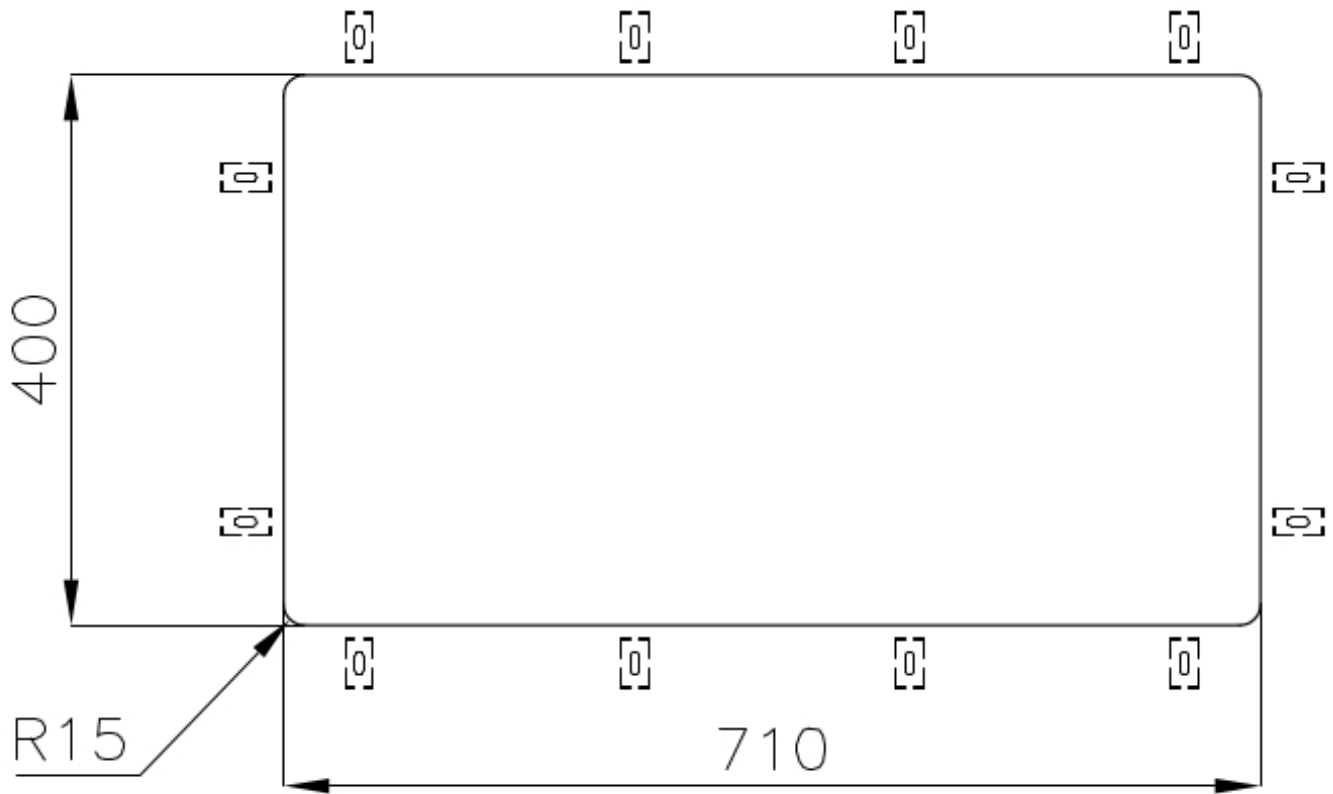

Cut out size
Dimensioni per foratura top

GALLERY